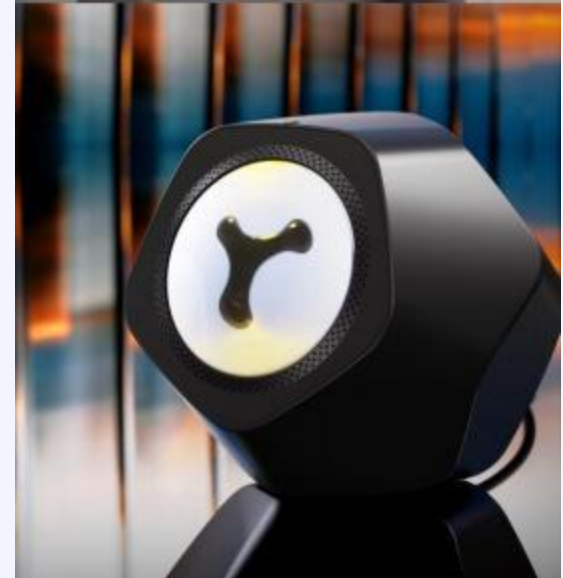

Model: YD0213

Ferrofluid BT loudspeaker

Size : 137*137*127MM

Material: High grade ABS paint UV

Color: White, Black, Gray

Main function: BT, Musical ferrofluid beating,
Pickup ferrofluid runout

Output power: 10W

Input: DC12/2A

Accessories: Manual+Charger+Magnetic fluid+magnet

Packing: Gift color box